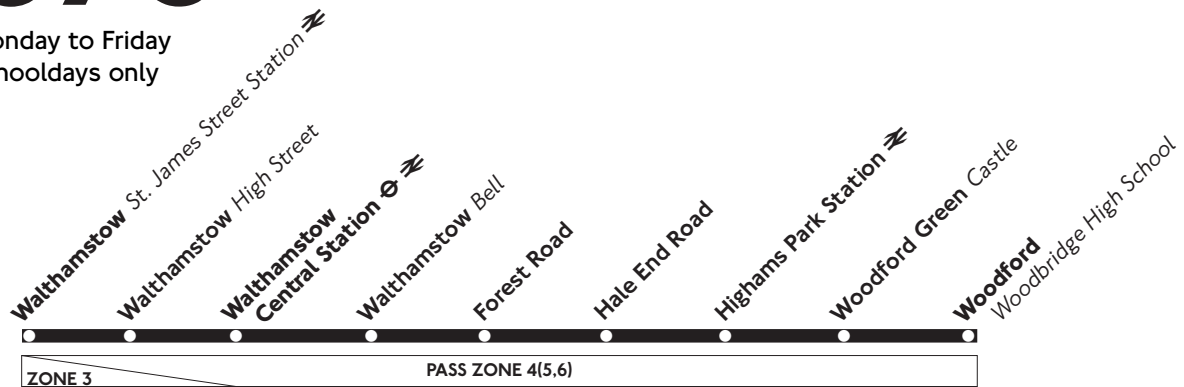

675

Walthamstow - Highams Park - Woodbridge High School

Monday to Friday
Schooldays only

Mondays to Fridays

Schooldays only

Walthamstow St. James Street Station	0745
Walthamstow Central Station	0751
Walthamstow Bell	0755
Highams Park Station	0804
Woodford Green Castle	0813
Woodford Woodbridge High School	0820

No service on other days, or school or Public Holidays

Route 275 runs daily between Walthamstow and Barkingside *Tesco* via Woodford.

We do all we can to run the services shown but circumstances beyond our control mean that we may not always succeed. Special services run during the Christmas and New Year Holiday, with no buses on Christmas Day.

No service on other days, or school or Public Holidays

Route 275 runs daily between Barkingside Tesco and Walthamstow via Woodford.

We do all we can to run the services shown but circumstances beyond our control mean that we may not always succeed. Special services run during the Christmas and New Year Holiday, with no buses on Christmas Day.